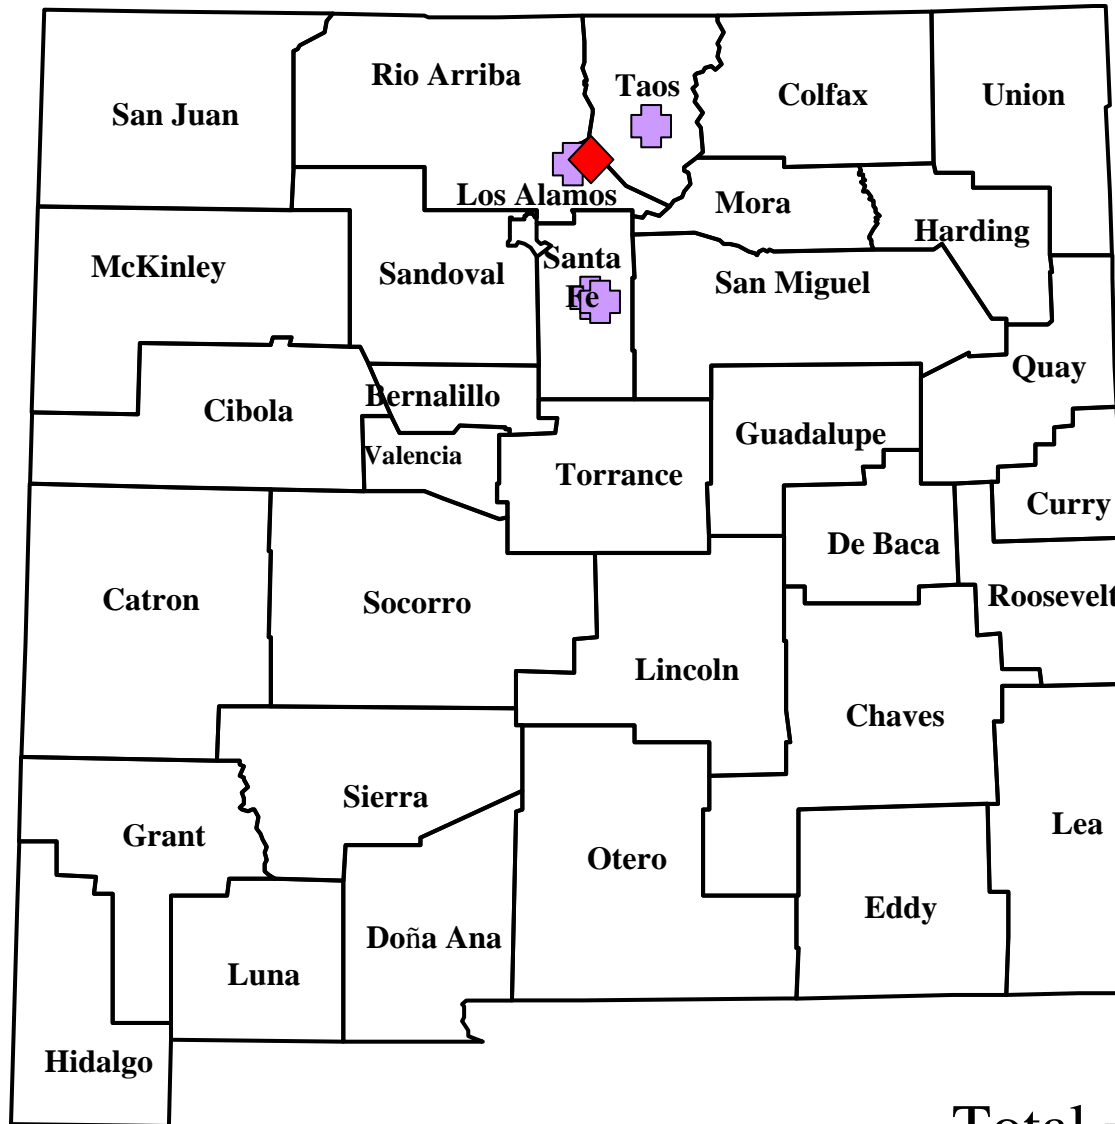

# Domestic Animal Plague in New Mexico, 2009

◆ Cat case (confirmed)  
Total = 1

✚ Dog case (confirmed)  
Total = 4

Total = 5

As of 05/27/2009

# Wild Animal Plague in New Mexico, 2009

◆ Positive Rodent or Rabbit

Total = 1

⊕ Positive Fleas

Total = 0

As of 05/27/2009