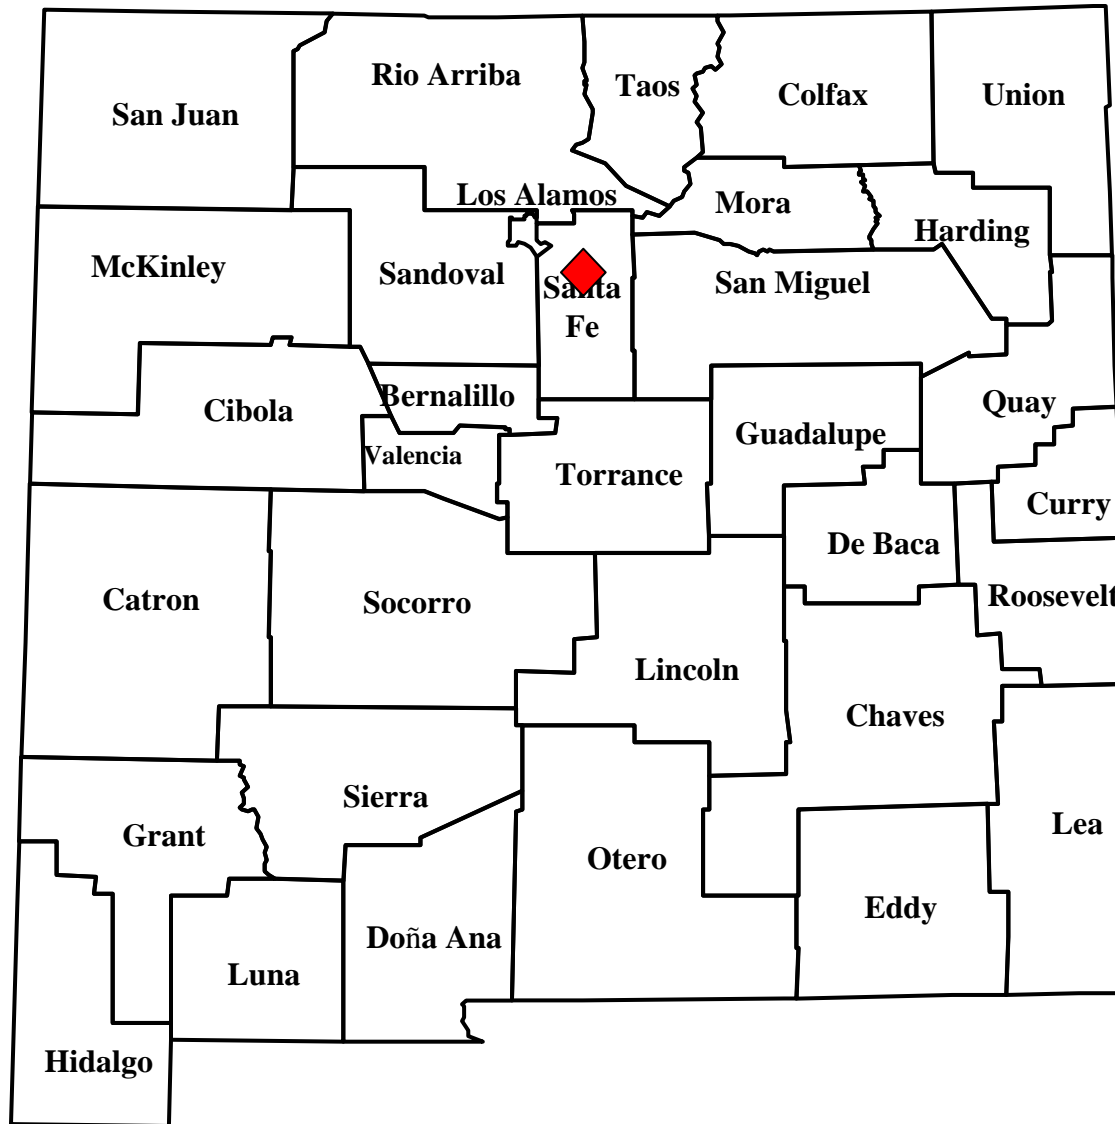

# Domestic Animal Plague in New Mexico, 2009

◆ Cat case (confirmed)  
Total = 1

✚ Dog case (confirmed)  
Total = 4

Total = 5

As of 05/27/2009

# Wild Animal Plague in New Mexico, 2009

◆ Positive Rodent or Rabbit

Total = 1

⊕ Positive Fleas

Total = 0

As of 05/27/2009